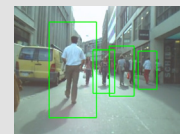

NexIP™

Powerful image processing & analysis algorithms library

- Optical enhancement, deconvolution, stabilization, pre processing, HDR & noise filtering
- Detection, recognition, Tracking
- Machine learning
- Environment measurement