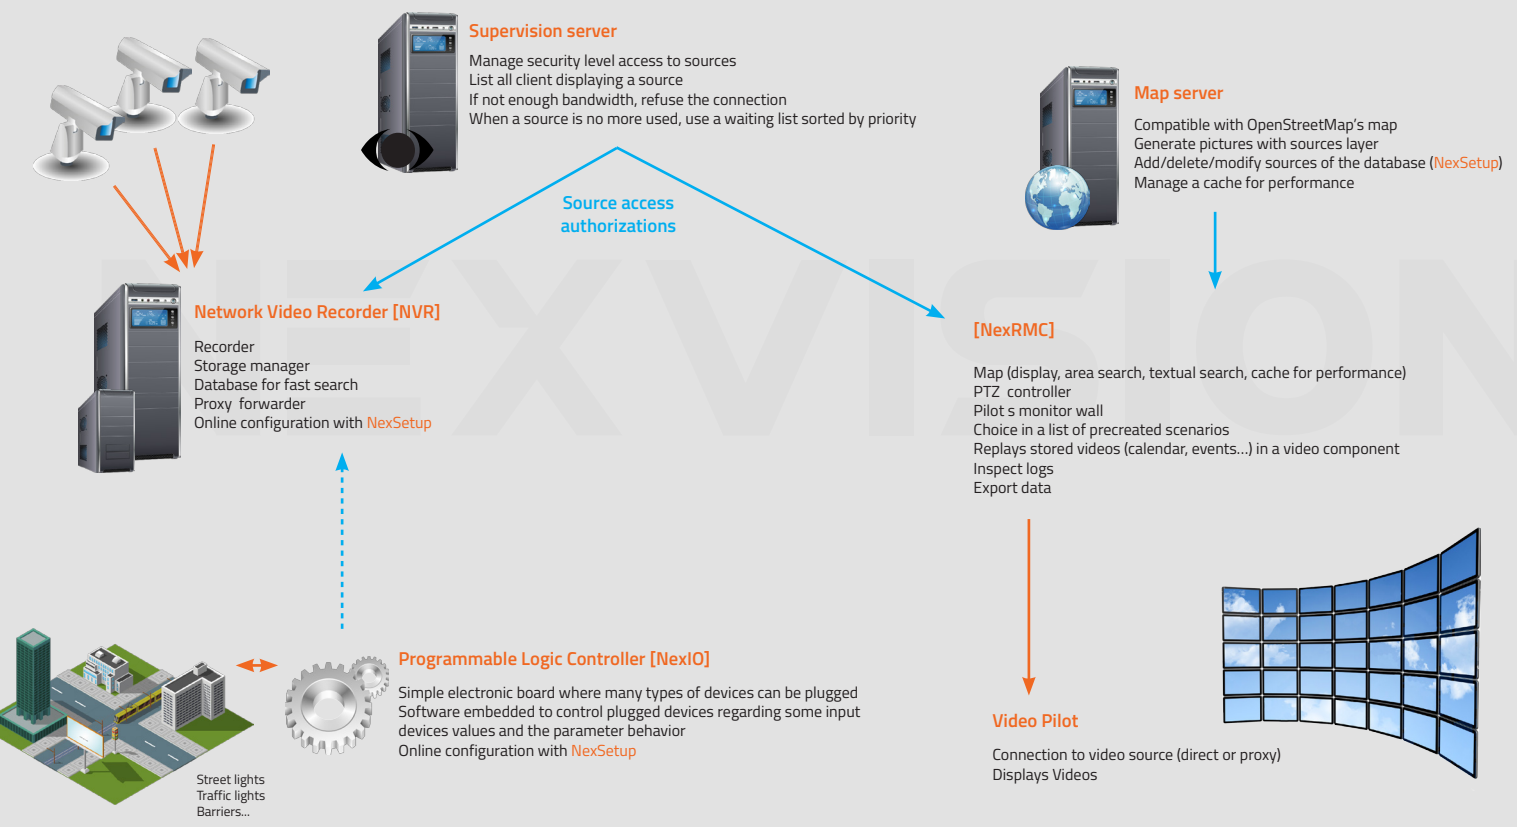

NEXVMS : COMMAND & CONTROL CENTER (Safety & Security)

SURVEILLANCE MONITORING CENTER, COORDINATION OFFICE & VIDEO CAMERA SUPERVISION

Nexvision provides complete turnkey solutions for all surveillance cases, from optronic design to command and control system :

- Multispectral optronic design | Real-Time monitoring of all cameras in the system | Video recorder | Digital map | Command, automation
- Detection & Tracking (people, vehicle...) | Data fusion for enhanced decision

NexRMC™

Remote Media Control Software

- High quality video & audio streaming
- Recording, digital I/O, PTZ control
- Ergonomic & intuitive interface
- Protocols & compatibility

NexNVR™

Network Video Server & Recorder

USE CASES

A380 CABIN VIDEO MANAGEMENT SYSTEM

- 30 cabin video camera
- Display adapter unit
- Crew monitoring display
- Remote monitoring display
- Ground monitoring display
- DVR (recorder)
- Display cockpit