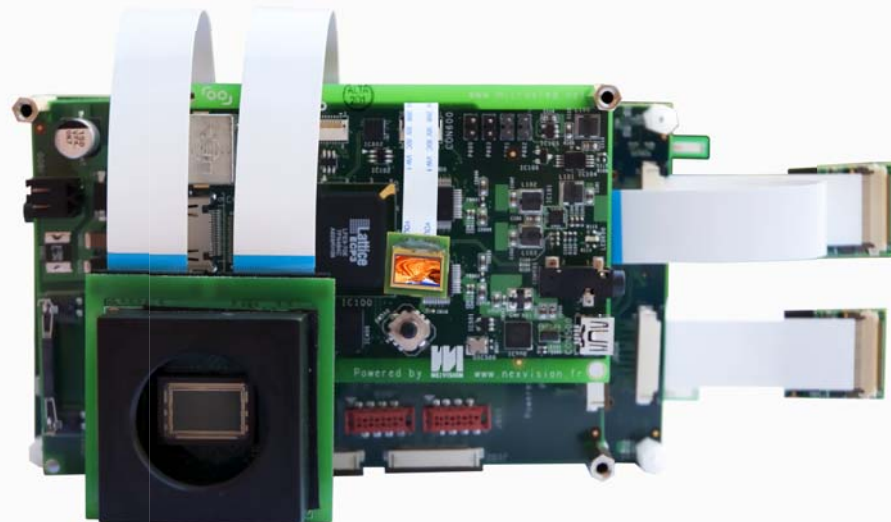

NEXVISION SAMPLES 2011
ELECTRONIC MODULE ARCHITECTURE
 **STRATEGY**
VERSION 1.6.11

NEXVISION MAP - ELECTRONIC MODULE ARCHITECTURE
SAMPLES

CAMXD POV

VIO Professional dual POV camera

NEXVISION MAP - ELECTRONIC MODULE ARCHITECTURE SAMPLES

AZA PROJECT

High end mobile video camera
for cinema and photography market